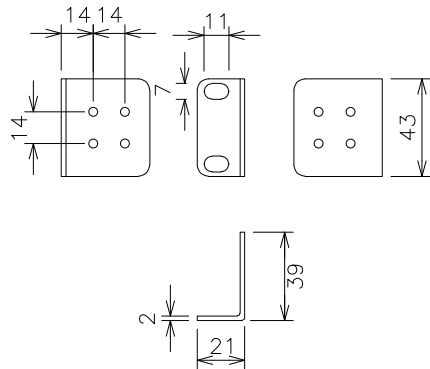

Mounting bracket (for 19-inch rack)

Wall mount bracket

Unit : mm

Model No.

PN28240i-NZ

Model Name

Switch-M24eGi

Panasonic Electric Works Networks Co., Ltd.