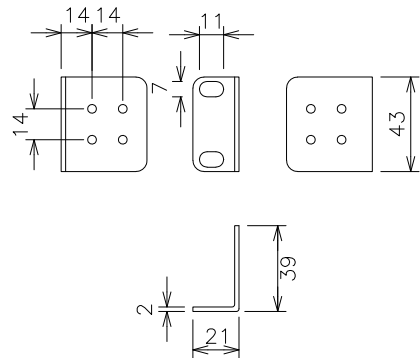

Mounting bracket (for 19-inch rack)

Wall mount bracket

Model No.

PN28240i-MY

Model Name

Switch-M24eGi

Panasonic Electric Works Networks Co., Ltd.