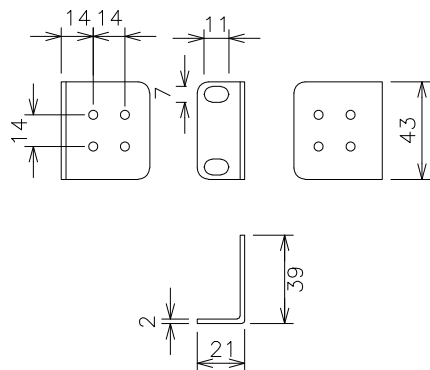

Mounting bracket (for 19-inch rack)

Wall mount bracket

Model No.

PN28240i-ID

Model Name

Switch-M24eGi

Panasonic Electric Works Networks Co., Ltd.