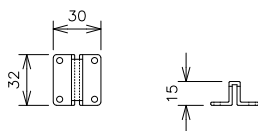

Mounting bracket (for 19-inch rack)

Connecting bracket

Model No.

PN28080K-TH

Model Name

Switch-M8eG

Panasonic Electric Works Networks Co., Ltd.