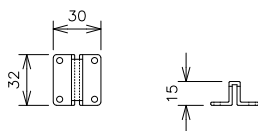

Mounting bracket (for 19-inch rack)

Connecting bracket

| | | | |
|-----------|-------------|------------|-------------|
| Model No. | PN28080K-SG | Model Name | Switch-M8eG |
|-----------|-------------|------------|-------------|