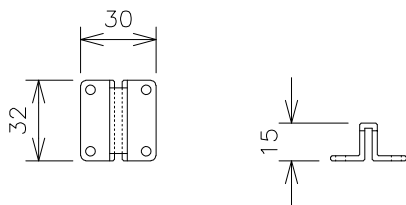

Mounting bracket (for 19-inch rack)

Connecting bracket

Wall mount bracket

Model No.

PN28080i-ID

Model Name

Switch-M8eGi

Panasonic Electric Works Networks Co., Ltd.