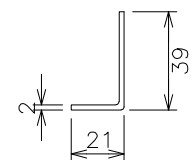

Mounting bracket (for 19-inch rack)

Connecting bracket

Wall mount bracket

Model No.

PN28080i-ID

Model Name

Switch-M8eGi

Panasonic Electric Works Networks Co., Ltd.