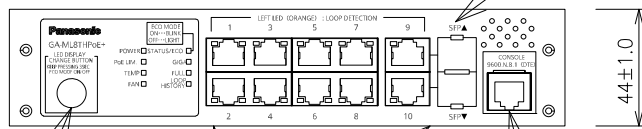

Serial number

Ground terminal

Power port

Power cord hook block

SFP extension slots

LED DISPLAY CHANGE BUTTON

10/100/1000BASE-T ports

Console port

Mounting bracket (for 19-inch rack)

Connecting bracket

Model No.

PN260894-SG

Model Name

GA-ML8THP0E+

Panasonic Electric Works Networks Co., Ltd.