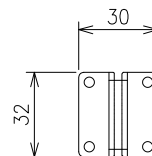

Serial number

Ground terminal

Power port

Power cord hook block

SFP extension slots

LED DISPLAY CHANGE BUTTON

10/100/1000BASE-T ports

Console port

Mounting bracket (for 19-inch rack)

Connecting bracket

Model No.

PN260894-SG

Model Name

GA-ML8THP0E+

Panasonic Electric Works Networks Co., Ltd.