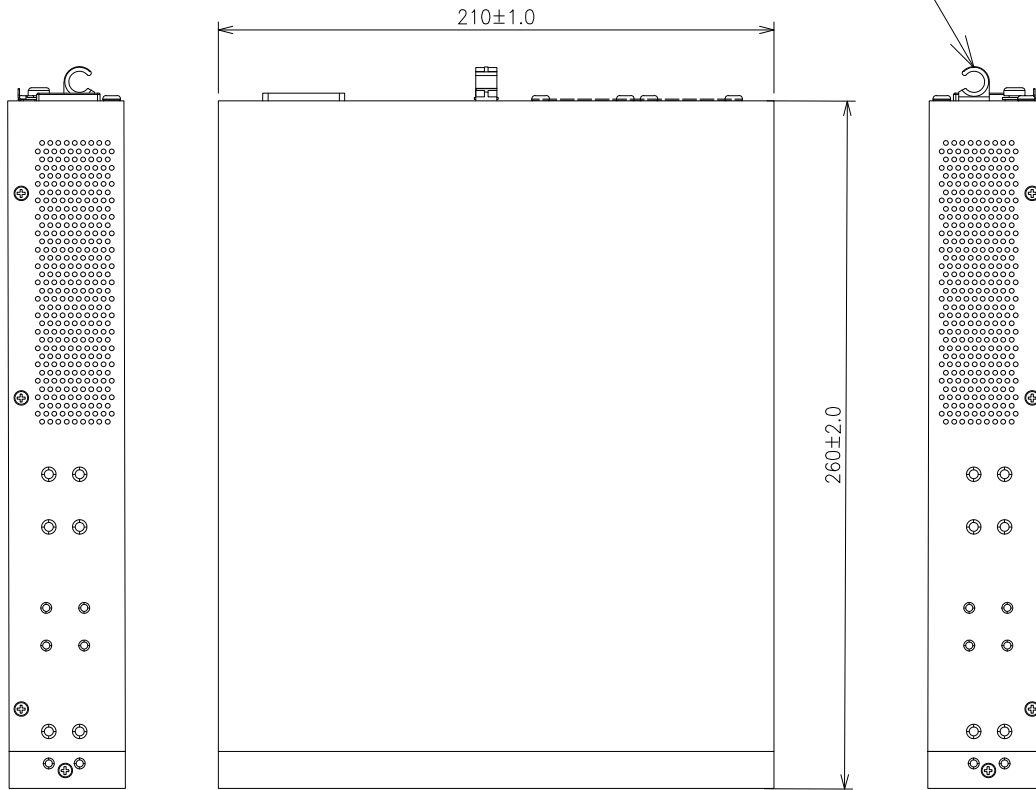

Serial number

Ground terminal

Power port

Power cord hook block

SFP extension slots

LED DISPLAY CHANGE BUTTON

10/100/1000BASE-T ports

Console port

Mounting bracket (for 19-inch rack)

Connecting bracket

Model No.

PN260894-SG

Model Name

GA-ML8THP0E+

Panasonic Electric Works Networks Co., Ltd.