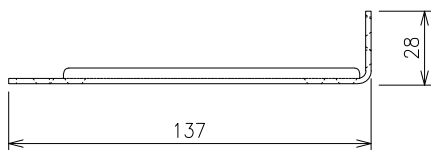

Serial number

Ground terminal

Power port

Power cord hook block

SFP extension slots

LED DISPLAY CHANGE BUTTON

10/100/1000BASE-T ports

Console port

Mounting bracket (for 19-inch rack)

Connecting bracket

Model No.

PN260894-SG

Model Name

GA-ML8THP0E+

Panasonic Electric Works Networks Co., Ltd.