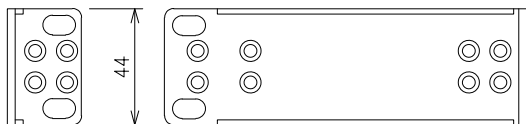

Serial number

Ground terminal

Power port

Power cord hook block

SFP extension slots

LED DISPLAY CHANGE BUTTON

10/100/1000BASE-T ports

Console port

Mounting bracket (for 19-inch rack)

Connecting bracket

Model No.

PN260894-SG

Model Name

GA-ML8THP0E+

Panasonic Electric Works Networks Co., Ltd.