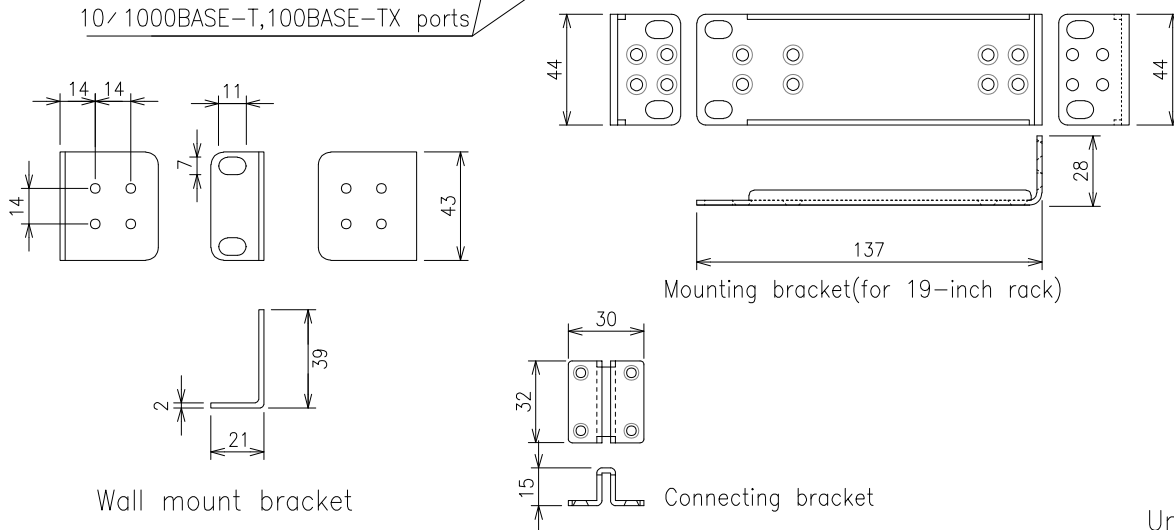

Serial number Ground terminal

Power port

Power cord hook block

Face plate label

SFP extension slots

Connection screw hole

Connection screw hole

LED DISPLAY
CHANGE BUTTON

Console port

10/100BASE-T, 100BASE-TX ports

Unit : mm

Model No. PN260893H-TH Model Name GA-MLi8TPoE+

Panasonic Electric Works Networks Co., Ltd.