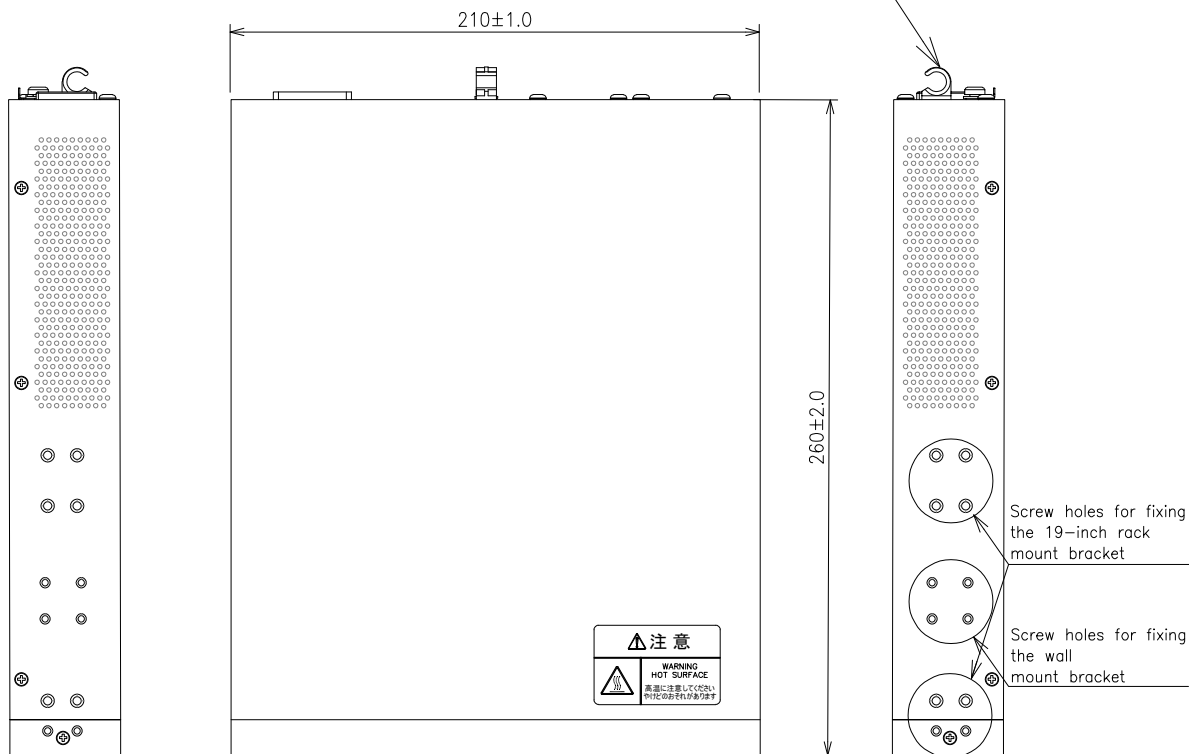

Serial number Ground terminal

Power port

Power cord hook block

Face plate label

SFP extension slots

Connection screw hole

Connection screw hole

LED DISPLAY
CHANGE BUTTON

Console port

10/100BASE-T, 100BASE-TX ports

Unit : mm

Model No. PN260893H-TH Model Name GA-MLi8TPoE+

Panasonic Electric Works Networks Co., Ltd.