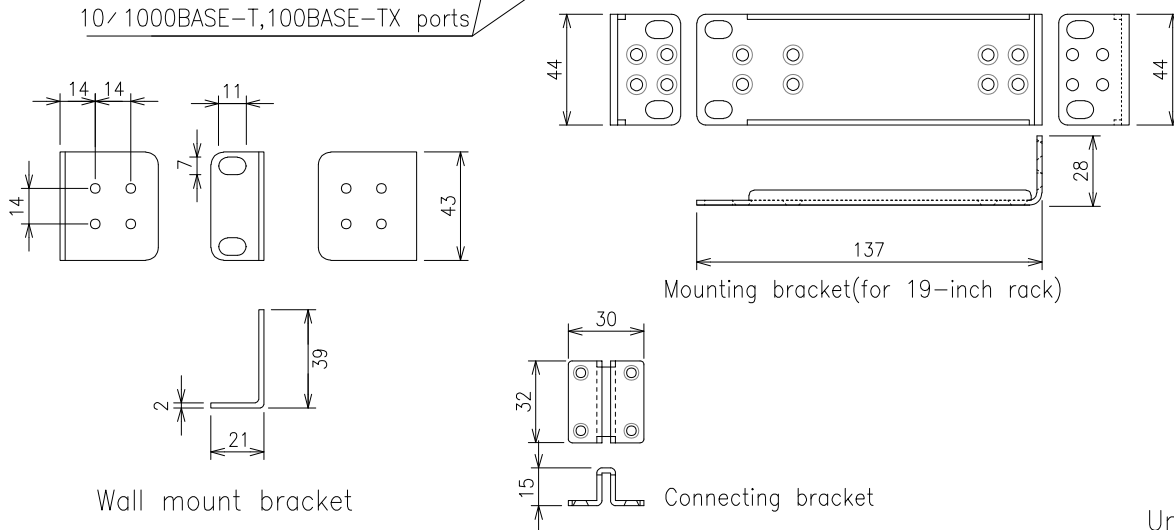

Serial number Ground terminal

Power port

Power cord hook block

Face plate label

SFP extension slots

Connection screw hole

Connection screw hole

LED DISPLAY CHANGE BUTTON

Console port

10/100BASE-T, 100BASE-TX ports

Unit : mm

Model No. PN260893H-SG Model Name GA-MLi8TPoE+

Panasonic Electric Works Networks Co., Ltd.