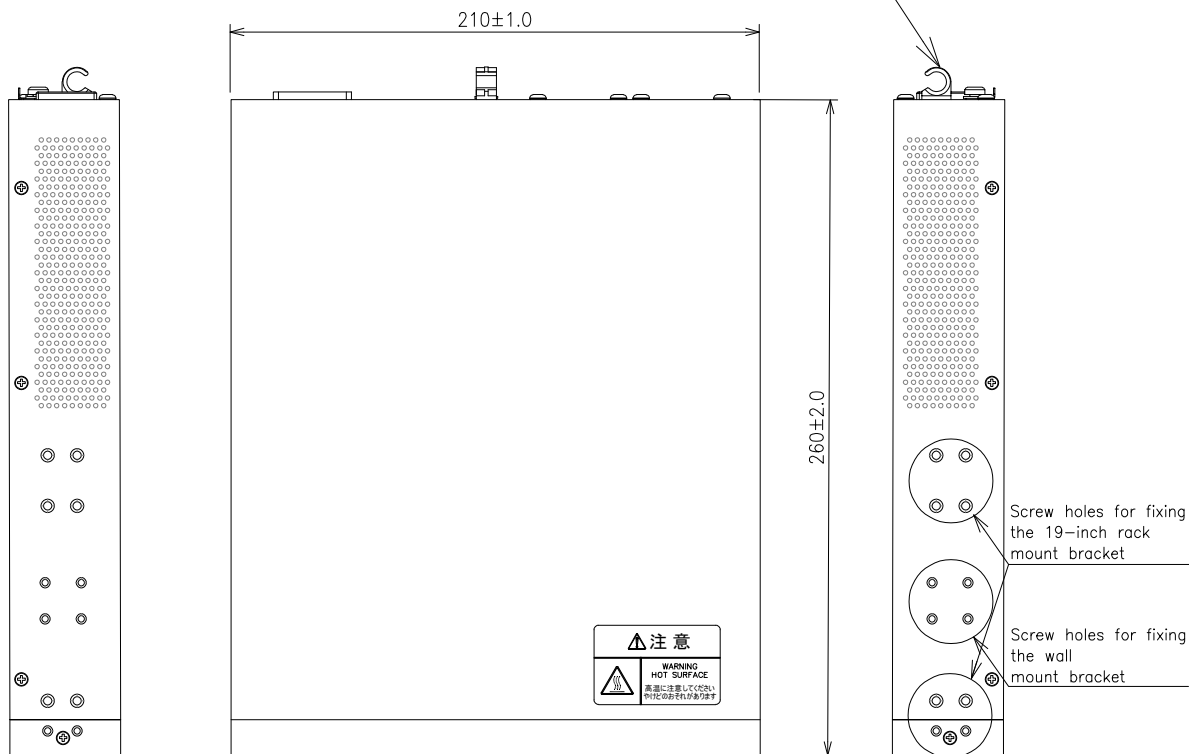

Serial number Ground terminal

Power port

Power cord hook block

Face plate label

SFP extension slots

Connection screw hole

Connection screw hole

LED DISPLAY CHANGE BUTTON

Console port

10/100BASE-T, 100BASE-TX ports

Unit : mm

Model No. PN260893H-SG Model Name GA-MLi8TPoE+

Panasonic Electric Works Networks Co., Ltd.