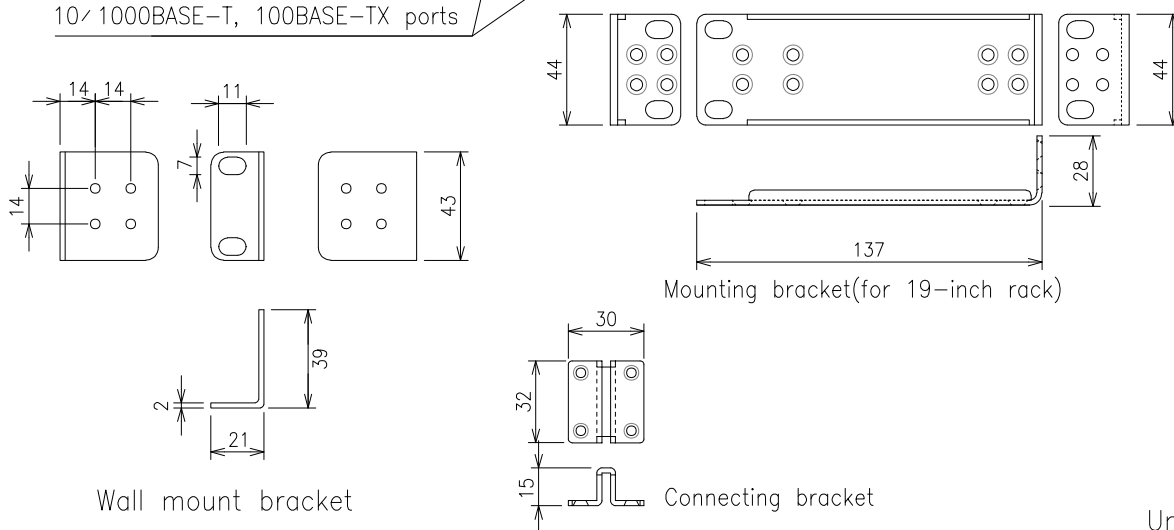

Serial number Ground terminal

Power port

Power cord hook block

Face plate label

SFP extension slots

Connection screw hole

Connection screw hole

LED DISPLAY CHANGE BUTTON

Console port

10/100BASE-T, 100BASE-TX ports

Unit : mm

Model No. PN260893H-NZ Model Name GA-MLi8TPoE+

Panasonic Electric Works Networks Co., Ltd.