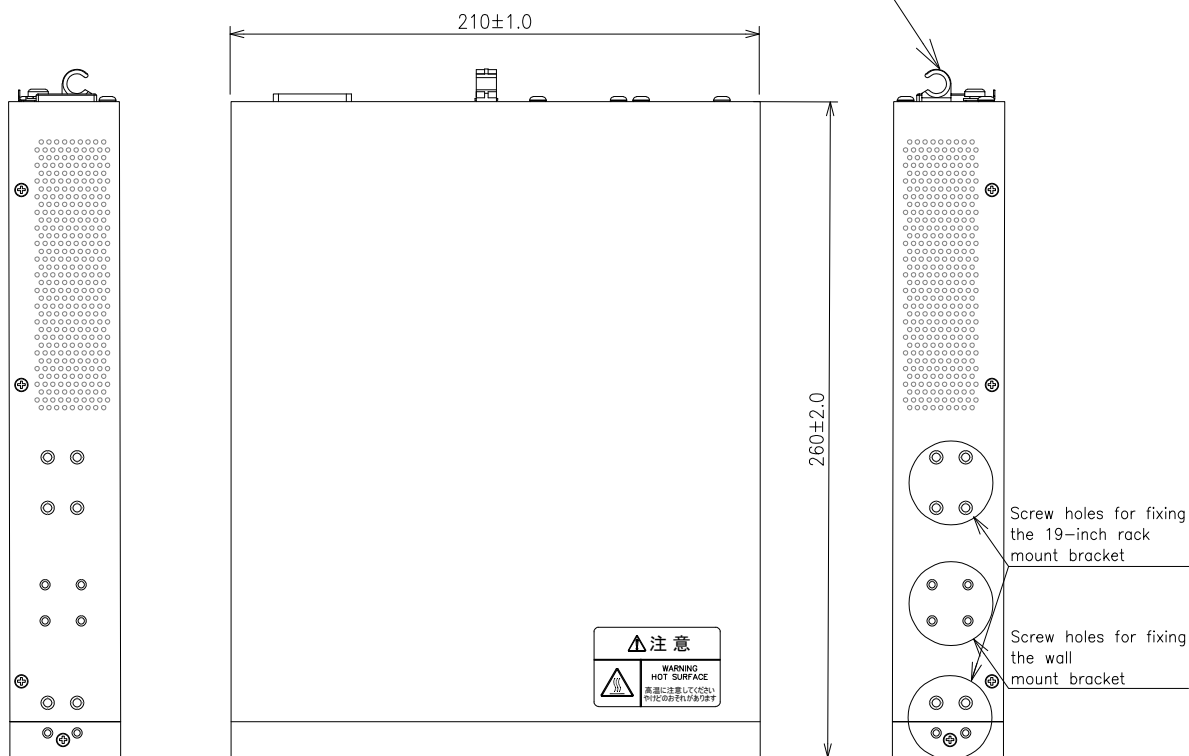

Serial number Ground terminal

Power port

Power cord hook block

Face plate label

SFP extension slots

Connection screw hole

Connection screw hole

LED DISPLAY CHANGE BUTTON

Console port

10/100BASE-T, 100BASE-TX ports

Unit : mm

Model No. PN260893H-NZ Model Name GA-MLi8TPoE+

Panasonic Electric Works Networks Co., Ltd.