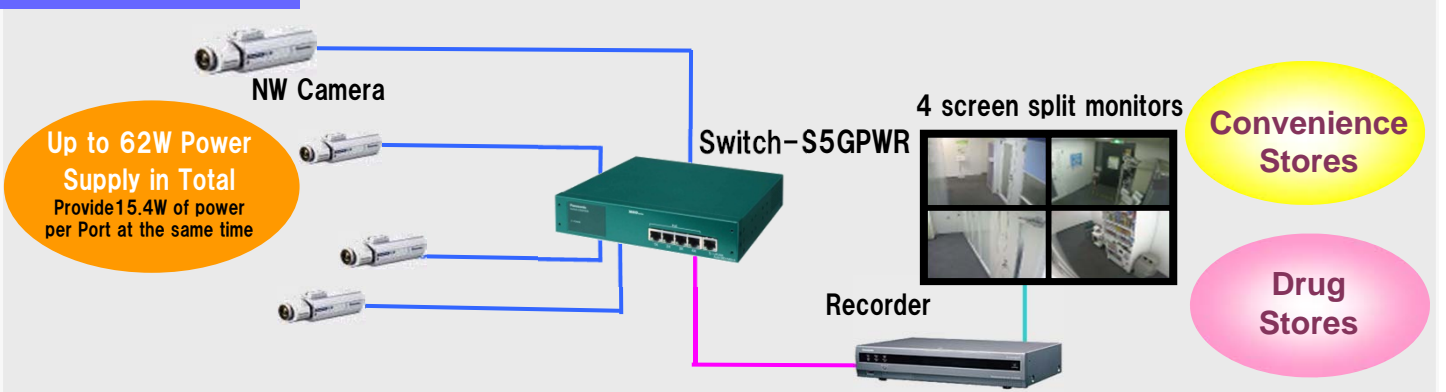

### 5. EAP Penetration Function

- Provide secured, cost-effective authenticated network collaborating with upper IEEE802.1X authenticated switch.

### 7. Power Cable Fall Prevention

- Prevent power cable from falling with an elastic force by hanging power cable on backside block

\* Switch-M24eG's image

**No need to buy injectors anymore!**

**Example of use** Fan-less + Compact, The best solution for **small offices and stores!**