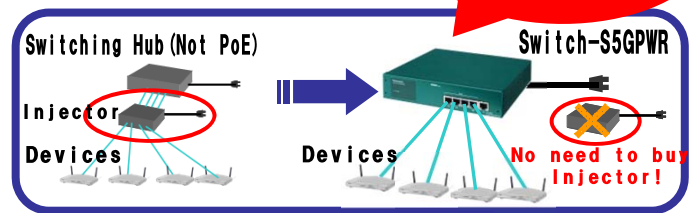

No need to buy injectors anymore!