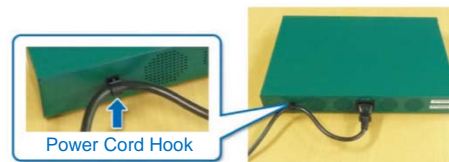

7. Power Cable Fall Prevention

- Prevent power cable from falling with an elastic force by hanging power cable on backside block

* Switch-M24eG's image