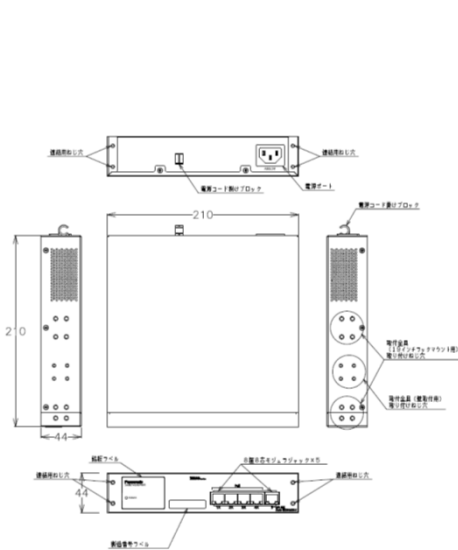

### 7. Power Cable Fall Prevention

- Prevent power cable from falling with an elastic force by hanging power cable on backside block

\* Switch-M24eG's image

**No need to buy injectors anymore!**

**Example of use** Fan-less + Compact, The best solution for **small offices and stores!**

## ■ Size (mm)